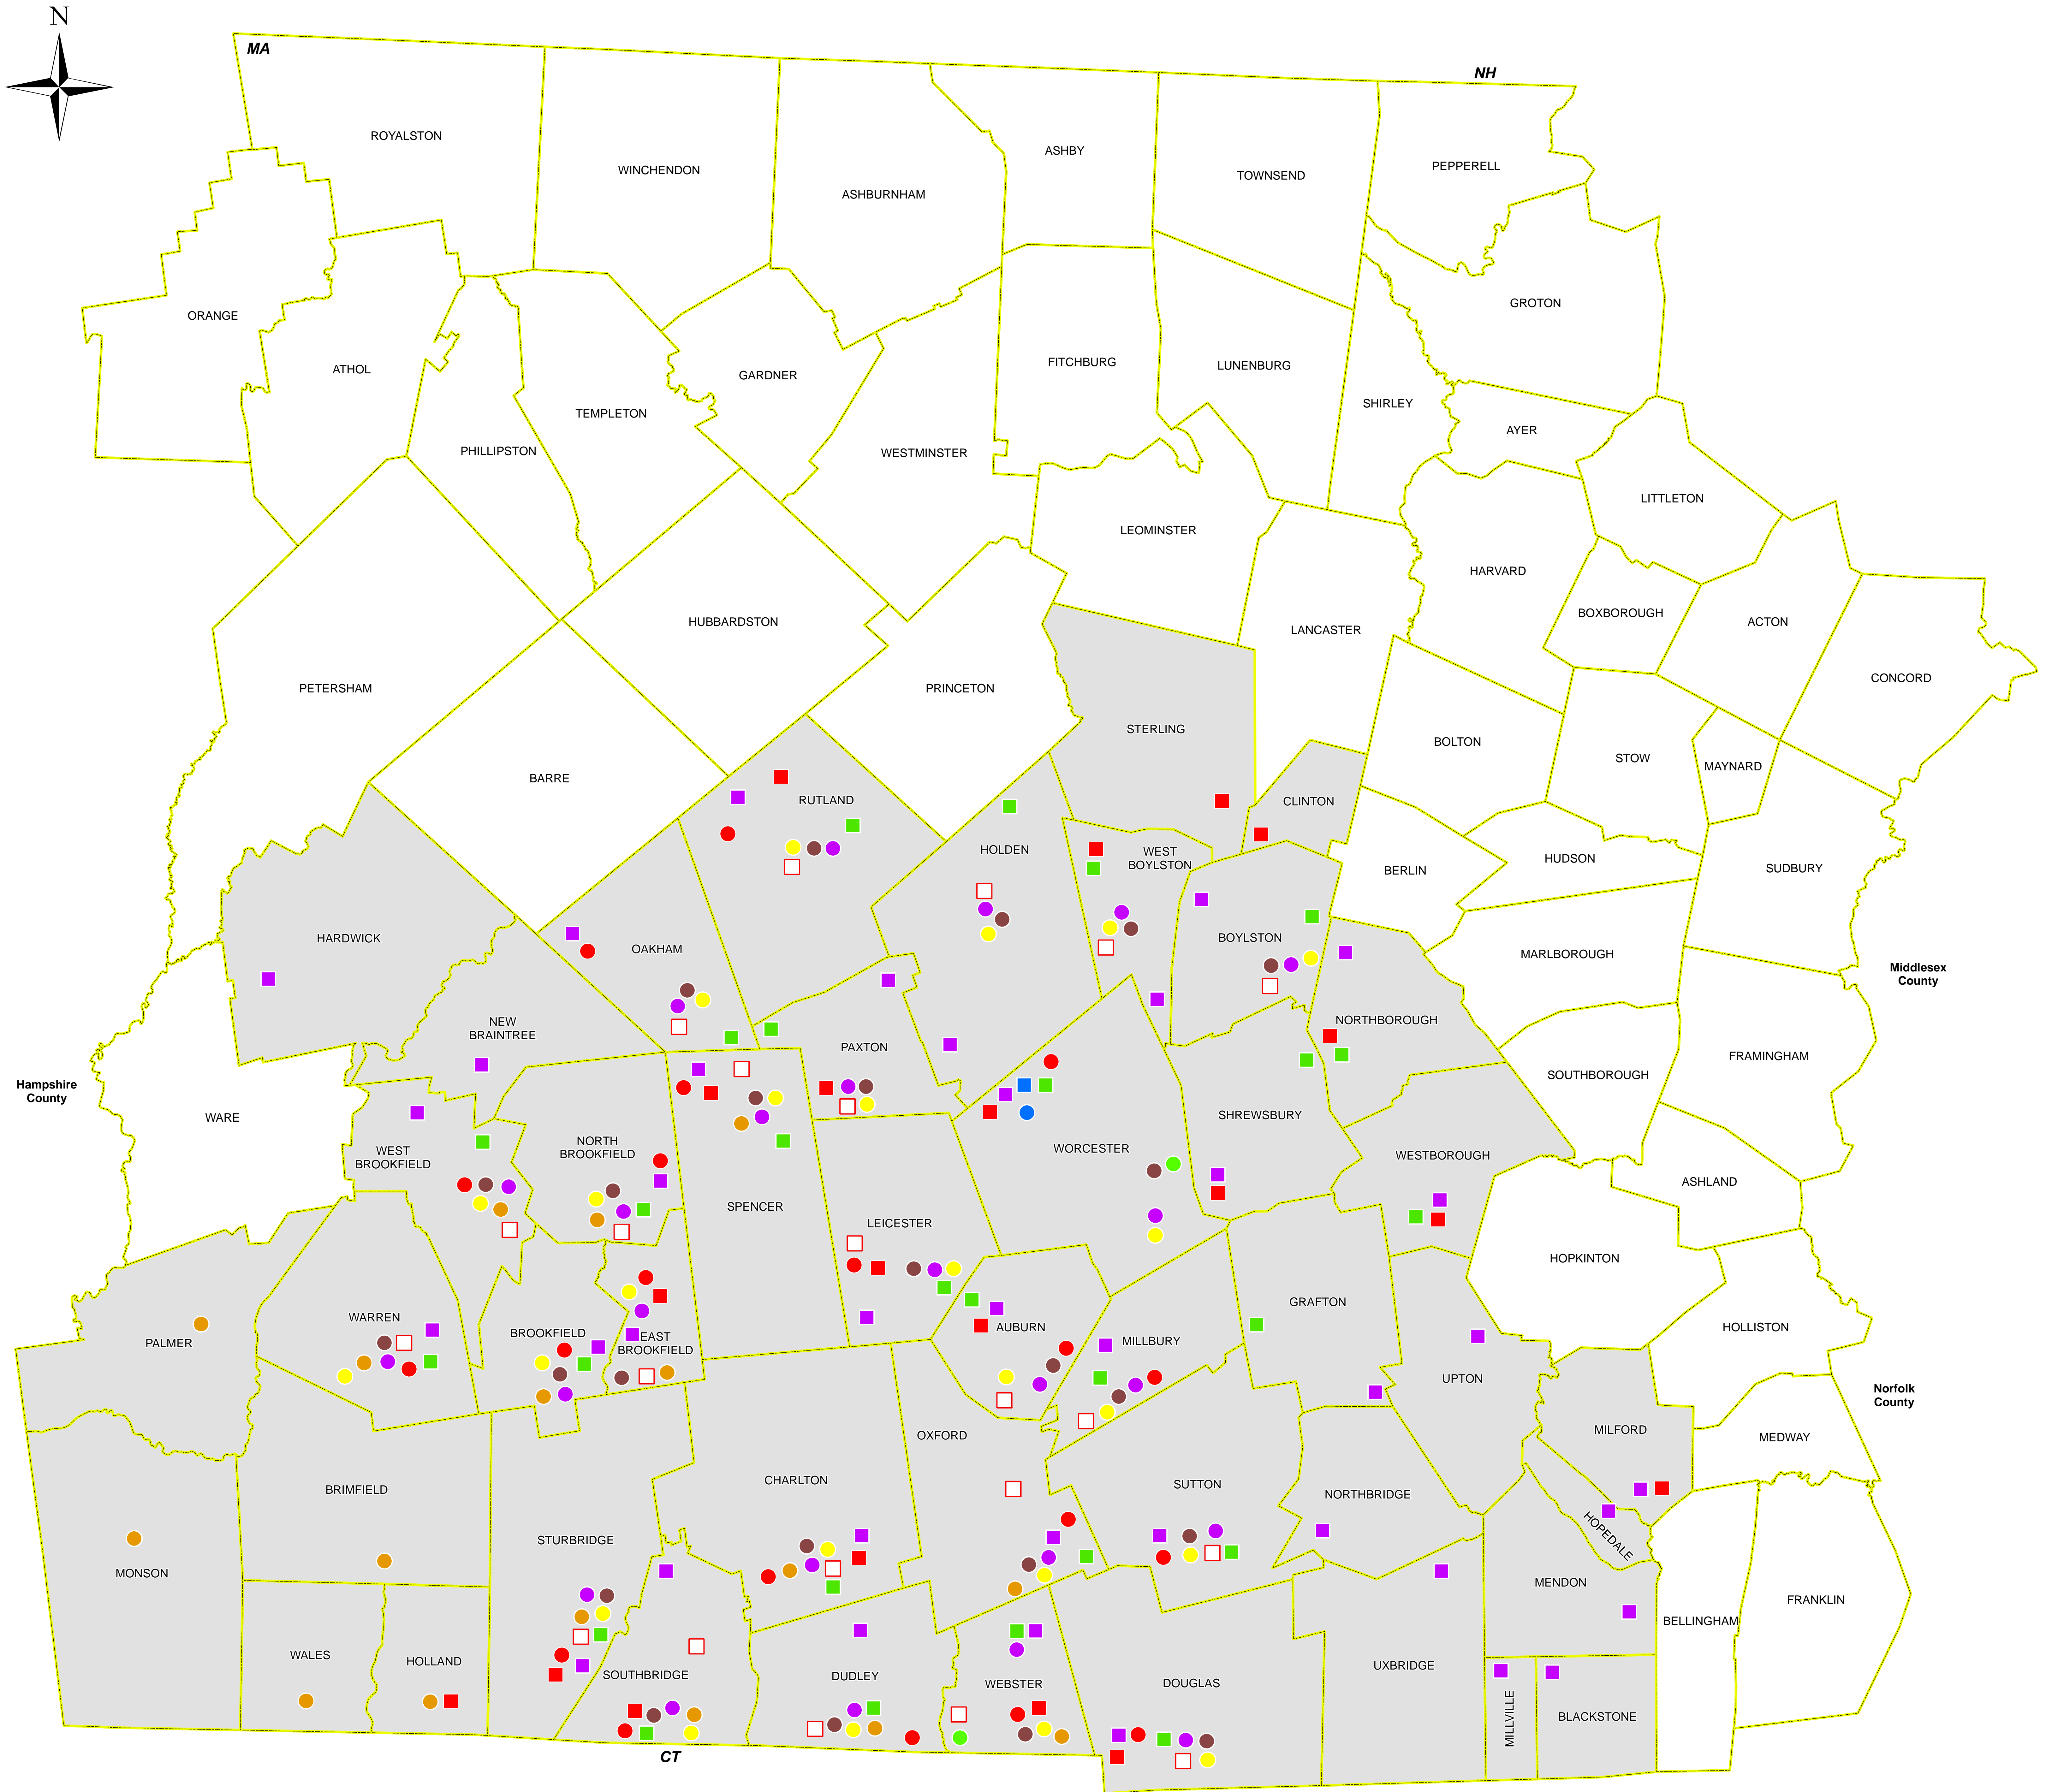

Worcester Community Action Council, Inc. Programs

1. **Legend**
2. Town Boundaries
   - WCAC
   - No Services
   - AMP
   - EITC
   - Fuel Assistance
   - Head Start & Early Head Start
   - Healthy Families of Southern Worcester County
   - HEARTWAP
   - Individual Development Account
   - Project Excel
   - Summer Youth Employment
   - Supplemental Nutritional Assistance Program
   - Weatherization
   - WINGS