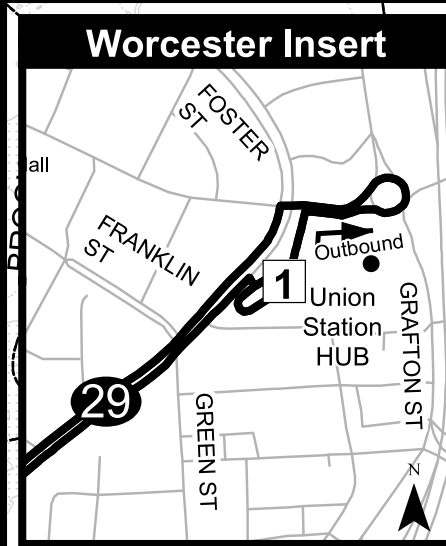

**For Transit Information Call
 508-791-9782 or visit
www.therta.com**

Most Routes Serve:

- ~ WRTA Customer Service Center/Hub
- ~ Union Station

Route 29 Serving:

- ~ Southbridge Street
- ~ Auburn Mall
- ~ Charlton Family Practice
- ~ Imcon
- ~ QCC Southbridge Campus
- ~ Southbridge Hotel and Conference Center
- ~ Jacob Edwards Library
- ~ Downtown Southbridge
- ~ Big Bunny Plaza

Connecting Routes:

- Route 27
- Route 42

U.S. ROUTE 20 NOTICE:
The Charlton Insert designates the only pick up and drop off points allowed on U.S. Route 20. For safety concerns, no other pick ups or drop offs on U.S. Route 20 are allowed.