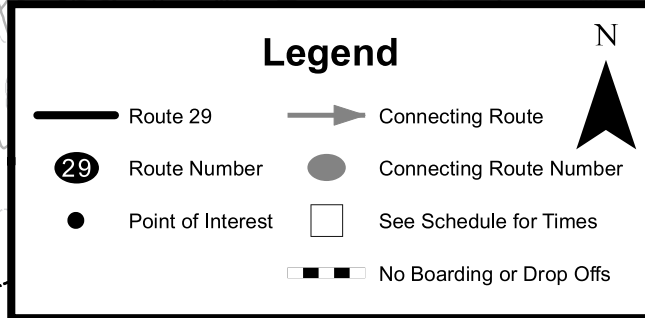

**For Transit Information Call
 508-791-9782 or visit
www.therta.com**

Most Routes Serve:

- ~ WRTA Customer Service Center/Hub
- ~ Union Station

Route 29 Serving:

- ~ Southbridge Street
- ~ Auburn Mall
- ~ Charlton Family Practice
- ~ Imcon
- ~ QCC Southbridge Campus
- ~ Southbridge Hotel and Conference Center
- ~ Jacob Edwards Library
- ~ Downtown Southbridge
- ~ Big Bunny Plaza

Connecting Routes:

- Route 27
- Route 42

U.S. ROUTE 20 NOTICE:
The Charlton Insert designates the only pick up and drop off points allowed on U.S. Route 20. For safety concerns, no other pick ups or drop offs on U.S. Route 20 are allowed.