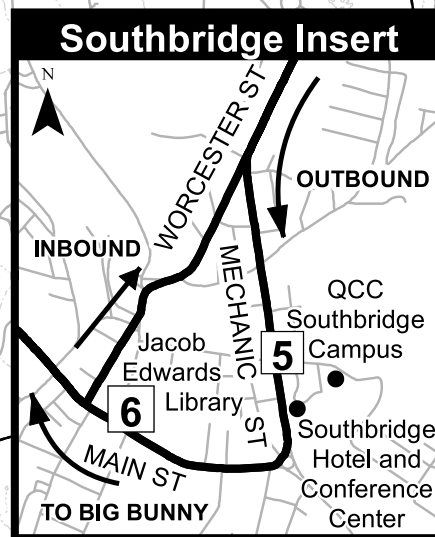

**For Transit Information Call
 508-791-9782 or visit
www.therta.com**

Most Routes Serve:

- ~ WRTA Customer Service Center/Hub
- ~ Union Station

Route 29 Serving:

- ~ Southbridge Street
- ~ Auburn Mall
- ~ Charlton Family Practice
- ~ Imcon
- ~ QCC Southbridge Campus
- ~ Southbridge Hotel and Conference Center
- ~ Jacob Edwards Library
- ~ Downtown Southbridge
- ~ Big Bunny Plaza

Connecting Routes:

- Route 27
- Route 42

U.S. ROUTE 20 NOTICE:
The Charlton Insert designates the only pick up and drop off points allowed on U.S. Route 20. For safety concerns, no other pick ups or drop offs on U.S. Route 20 are allowed.