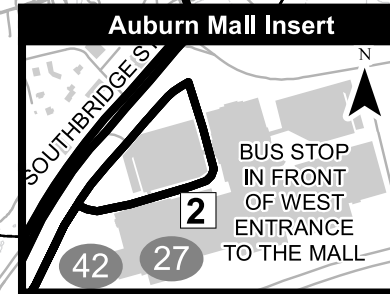

**For Transit Information Call
 508-791-9782 or visit
www.therta.com**

Most Routes Serve:

- ~ WRTA Customer Service Center/Hub
- ~ Union Station

Route 29 Serving:

- ~ Southbridge Street
- ~ Auburn Mall
- ~ Charlton Family Practice
- ~ Imcon
- ~ QCC Southbridge Campus
- ~ Southbridge Hotel and Conference Center
- ~ Jacob Edwards Library
- ~ Downtown Southbridge
- ~ Big Bunny Plaza

Connecting Routes:

- Route 27
- Route 42

U.S. ROUTE 20 NOTICE:
The Charlton Insert designates the only pick up and drop off points allowed on U.S. Route 20. For safety concerns, no other pick ups or drop offs on U.S. Route 20 are allowed.