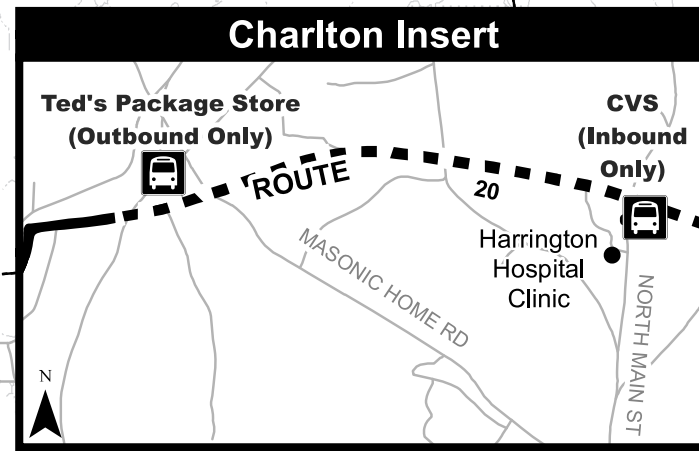

**For Transit Information Call
 508-791-9782 or visit
www.therta.com**

Most Routes Serve:

- ~ WRTA Customer Service Center/Hub
- ~ Union Station

Route 29 Serving:

- ~ Southbridge Street
- ~ Auburn Mall
- ~ Charlton Family Practice
- ~ Imcon
- ~ QCC Southbridge Campus
- ~ Southbridge Hotel and Conference Center
- ~ Jacob Edwards Library
- ~ Downtown Southbridge
- ~ Big Bunny Plaza

Connecting Routes:

- Route 27
- Route 42

U.S. ROUTE 20 NOTICE:
The Charlton Insert designates the only pick up and drop off points allowed on U.S. Route 20. For safety concerns, no other pick ups or drop offs on U.S. Route 20 are allowed.