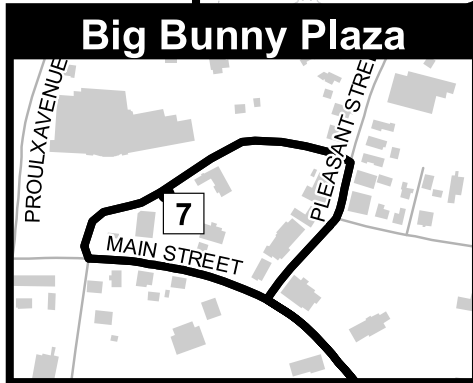

**For Transit Information Call
 508-791-9782 or visit
www.therta.com**

Most Routes Serve:

- ~ WRTA Customer Service Center/Hub
- ~ Union Station

Route 29 Serving:

- ~ Southbridge Street
- ~ Auburn Mall
- ~ Charlton Family Practice
- ~ Imcon
- ~ QCC Southbridge Campus
- ~ Southbridge Hotel and Conference Center
- ~ Jacob Edwards Library
- ~ Downtown Southbridge
- ~ Big Bunny Plaza

Connecting Routes:

- Route 27
- Route 42

U.S. ROUTE 20 NOTICE:
The Charlton Insert designates the only pick up and drop off points allowed on U.S. Route 20. For safety concerns, no other pick ups or drop offs on U.S. Route 20 are allowed.